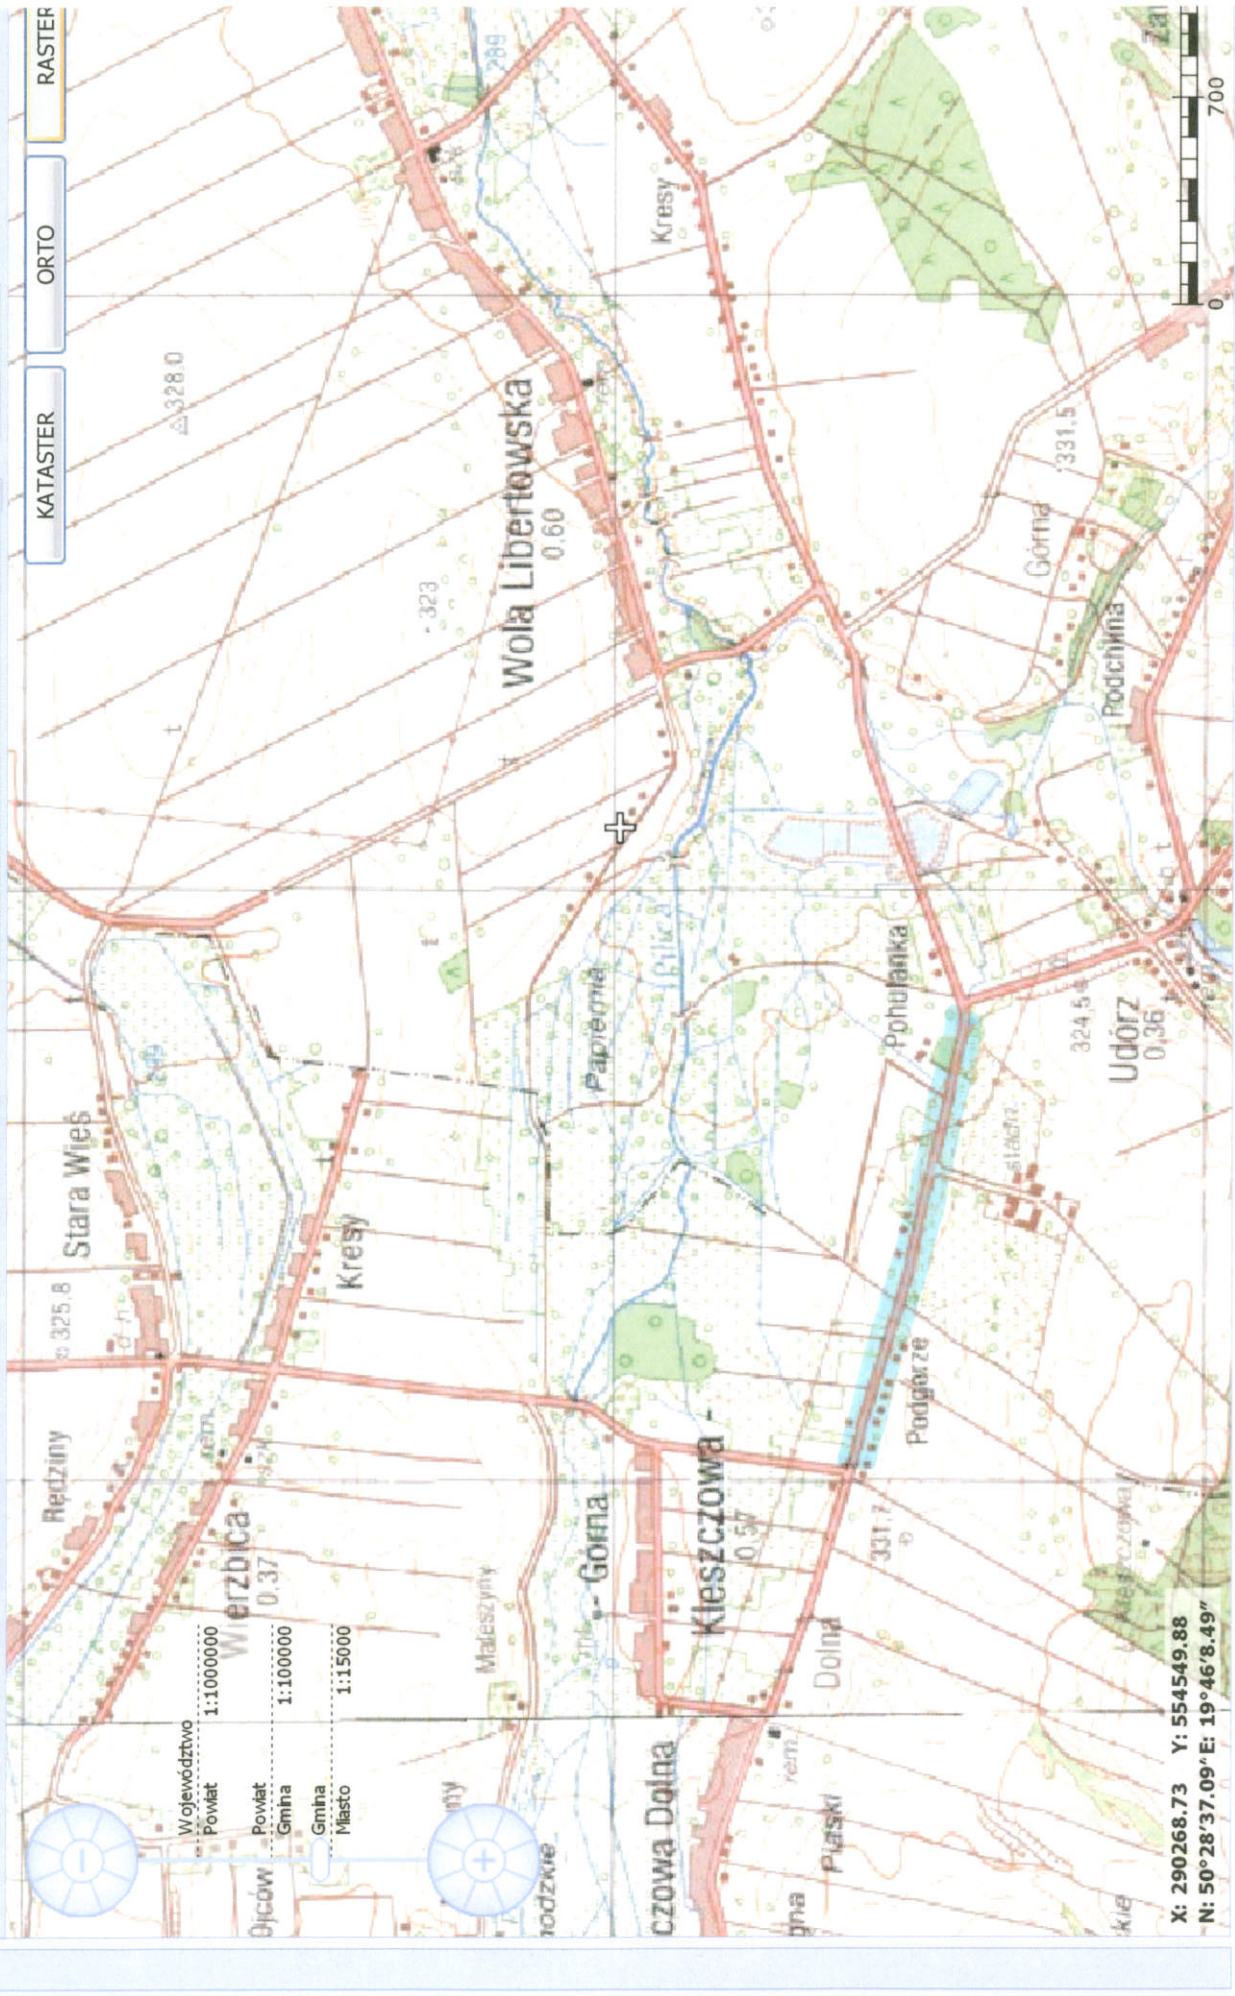

Mapa

Metadane

Navigation and search tools including a search bar with the text "Szukaj: Wola Libertowska", a scale indicator "1: 20000", and buttons for "KATASTER", "ORTO", and "RASTER".

X: 290268.73 Y: 554549.88  
N: 50°28'37.09" E: 19°46'8.49"